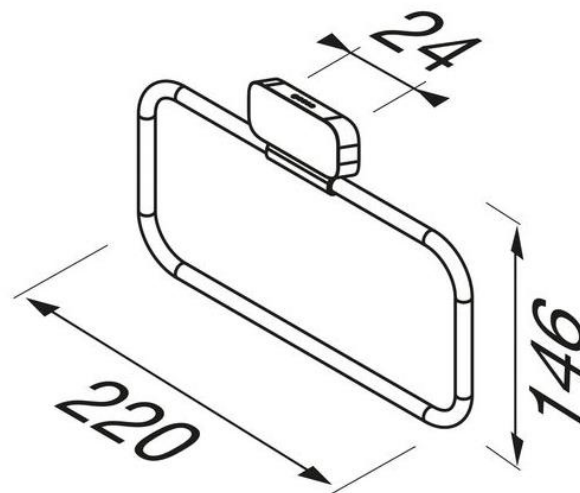

Brand : Geesa, Netherlands
Name : Shift Chrome – Towel ring
Item Code : 9904-02
Designer : Geesa
Color / Finish : Chrome
Dimensions : Overall (LxWxH in cm)
22 x 1.5 x 14.6 cm

Product info:

- Finishing: Chrome
- Material: Brass; Stainless steel
- Mounting type: Screws
- Mounting set included: Yes
- Center to center distance (mm): 24
- Weight limit (kg): 10